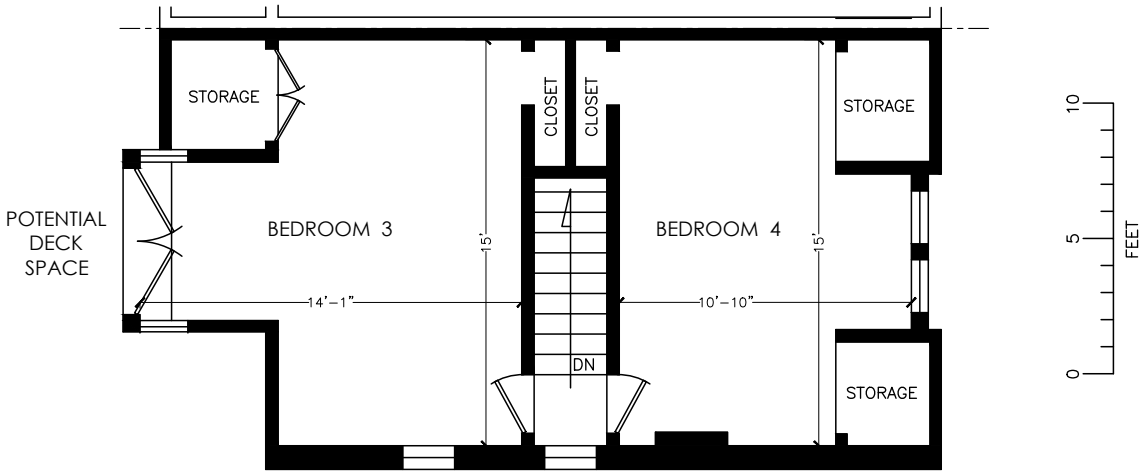

190 MARION STREET

MAIN FLOOR
FLOOR AREA 665 SQUARE FEET

BASEMENT
FLOOR AREA 665 SQUARE FEET

Please note: Measurements may not be 100% accurate. Floor plans are provided as a convenience and to be used as a guideline only.

190 MARION STREET

SECOND FLOOR
FLOOR AREA 675 SQUARE FEET

THIRD FLOOR
FLOOR AREA 457 SQUARE FEET

Please note: Measurements may not be 100% accurate. Floor plans are provided as a convenience and to be used as a guideline only.