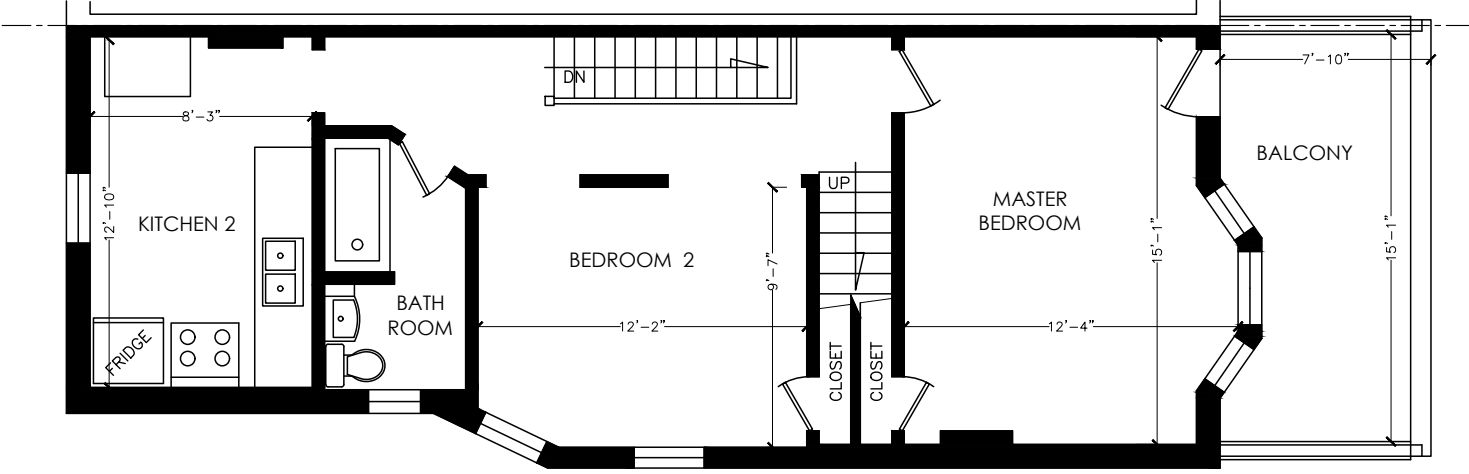

190 MARION STREET

MAIN FLOOR
FLOOR AREA 665 SQUARE FEET

BASEMENT
FLOOR AREA 665 SQUARE FEET

Please note: Measurements may not be 100% accurate. Floor plans are provided as a convenience and to be used as a guideline only.

190 MARION STREET

SECOND FLOOR
FLOOR AREA 675 SQUARE FEET

THIRD FLOOR
FLOOR AREA 457 SQUARE FEET

Please note: Measurements may not be 100% accurate. Floor plans are provided as a convenience and to be used as a guideline only.