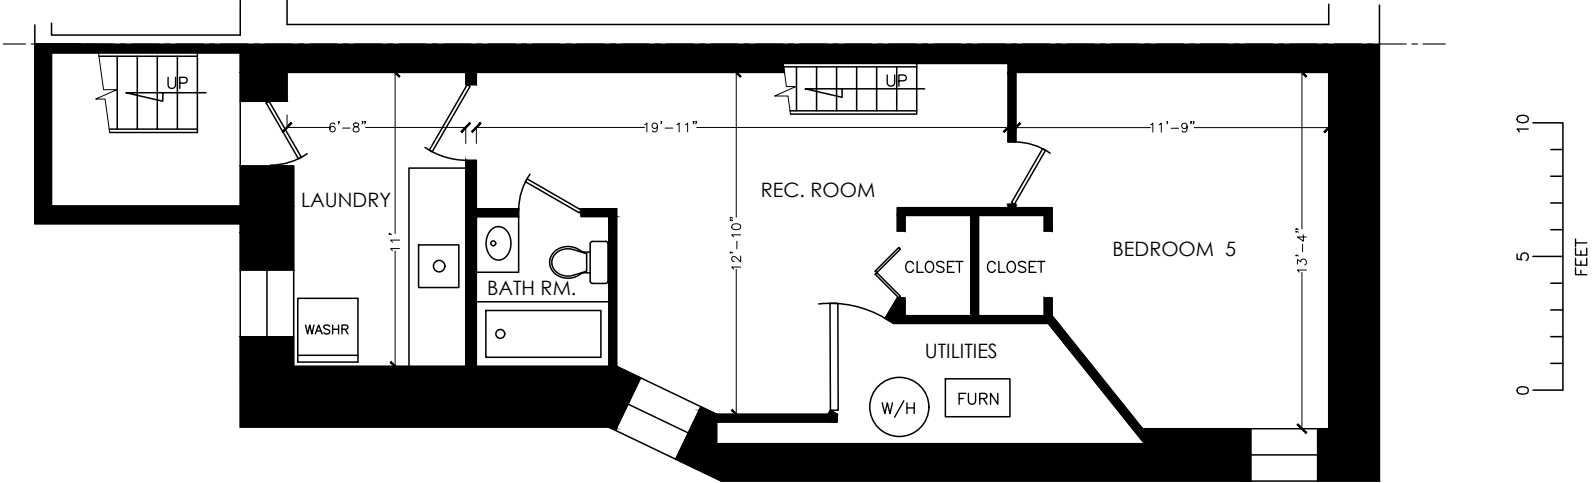

BASEMENT
FLOOR AREA 665 SQUARE FEET