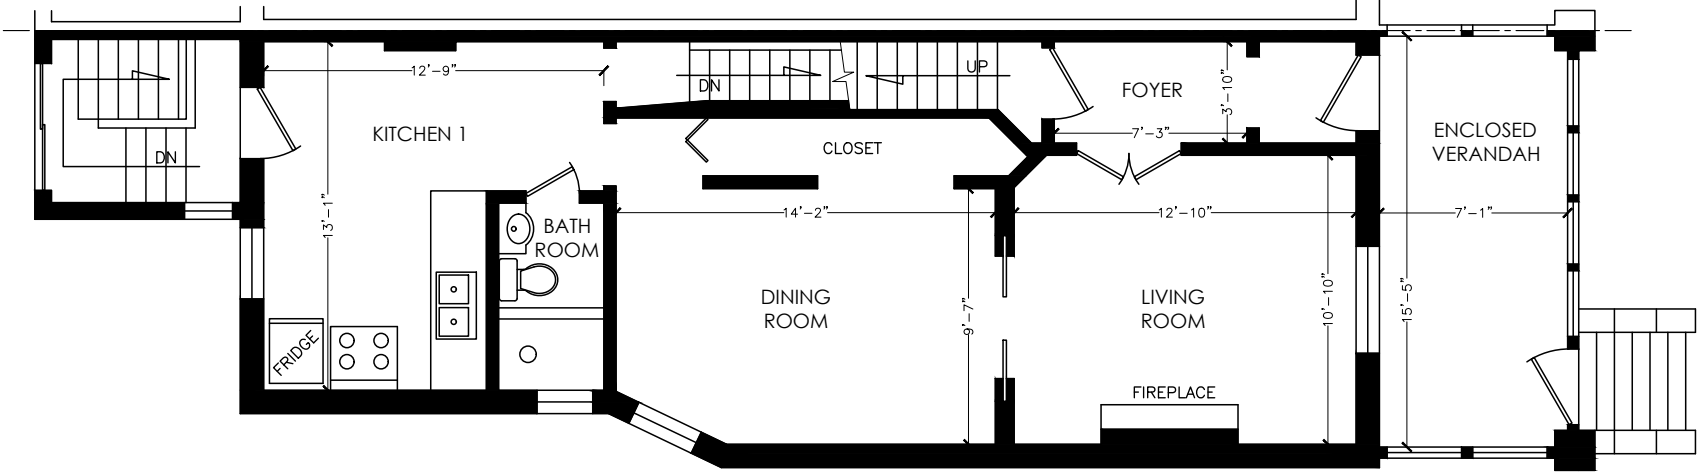

190 MARION STREET

MAIN FLOOR
FLOOR AREA 665 SQUARE FEET